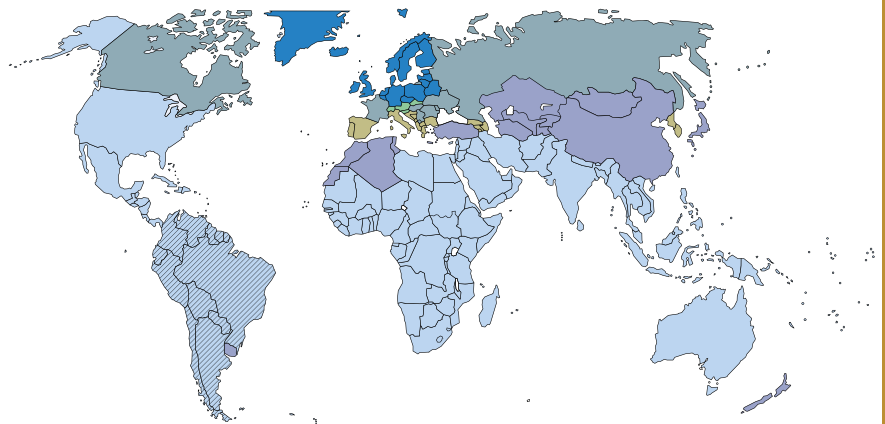

Warranty period*

Country group	1	2	3	4	5	6	
RENOLIT EXOFOL PFX	15	15	15	15	10	5	10

*up to (in years)