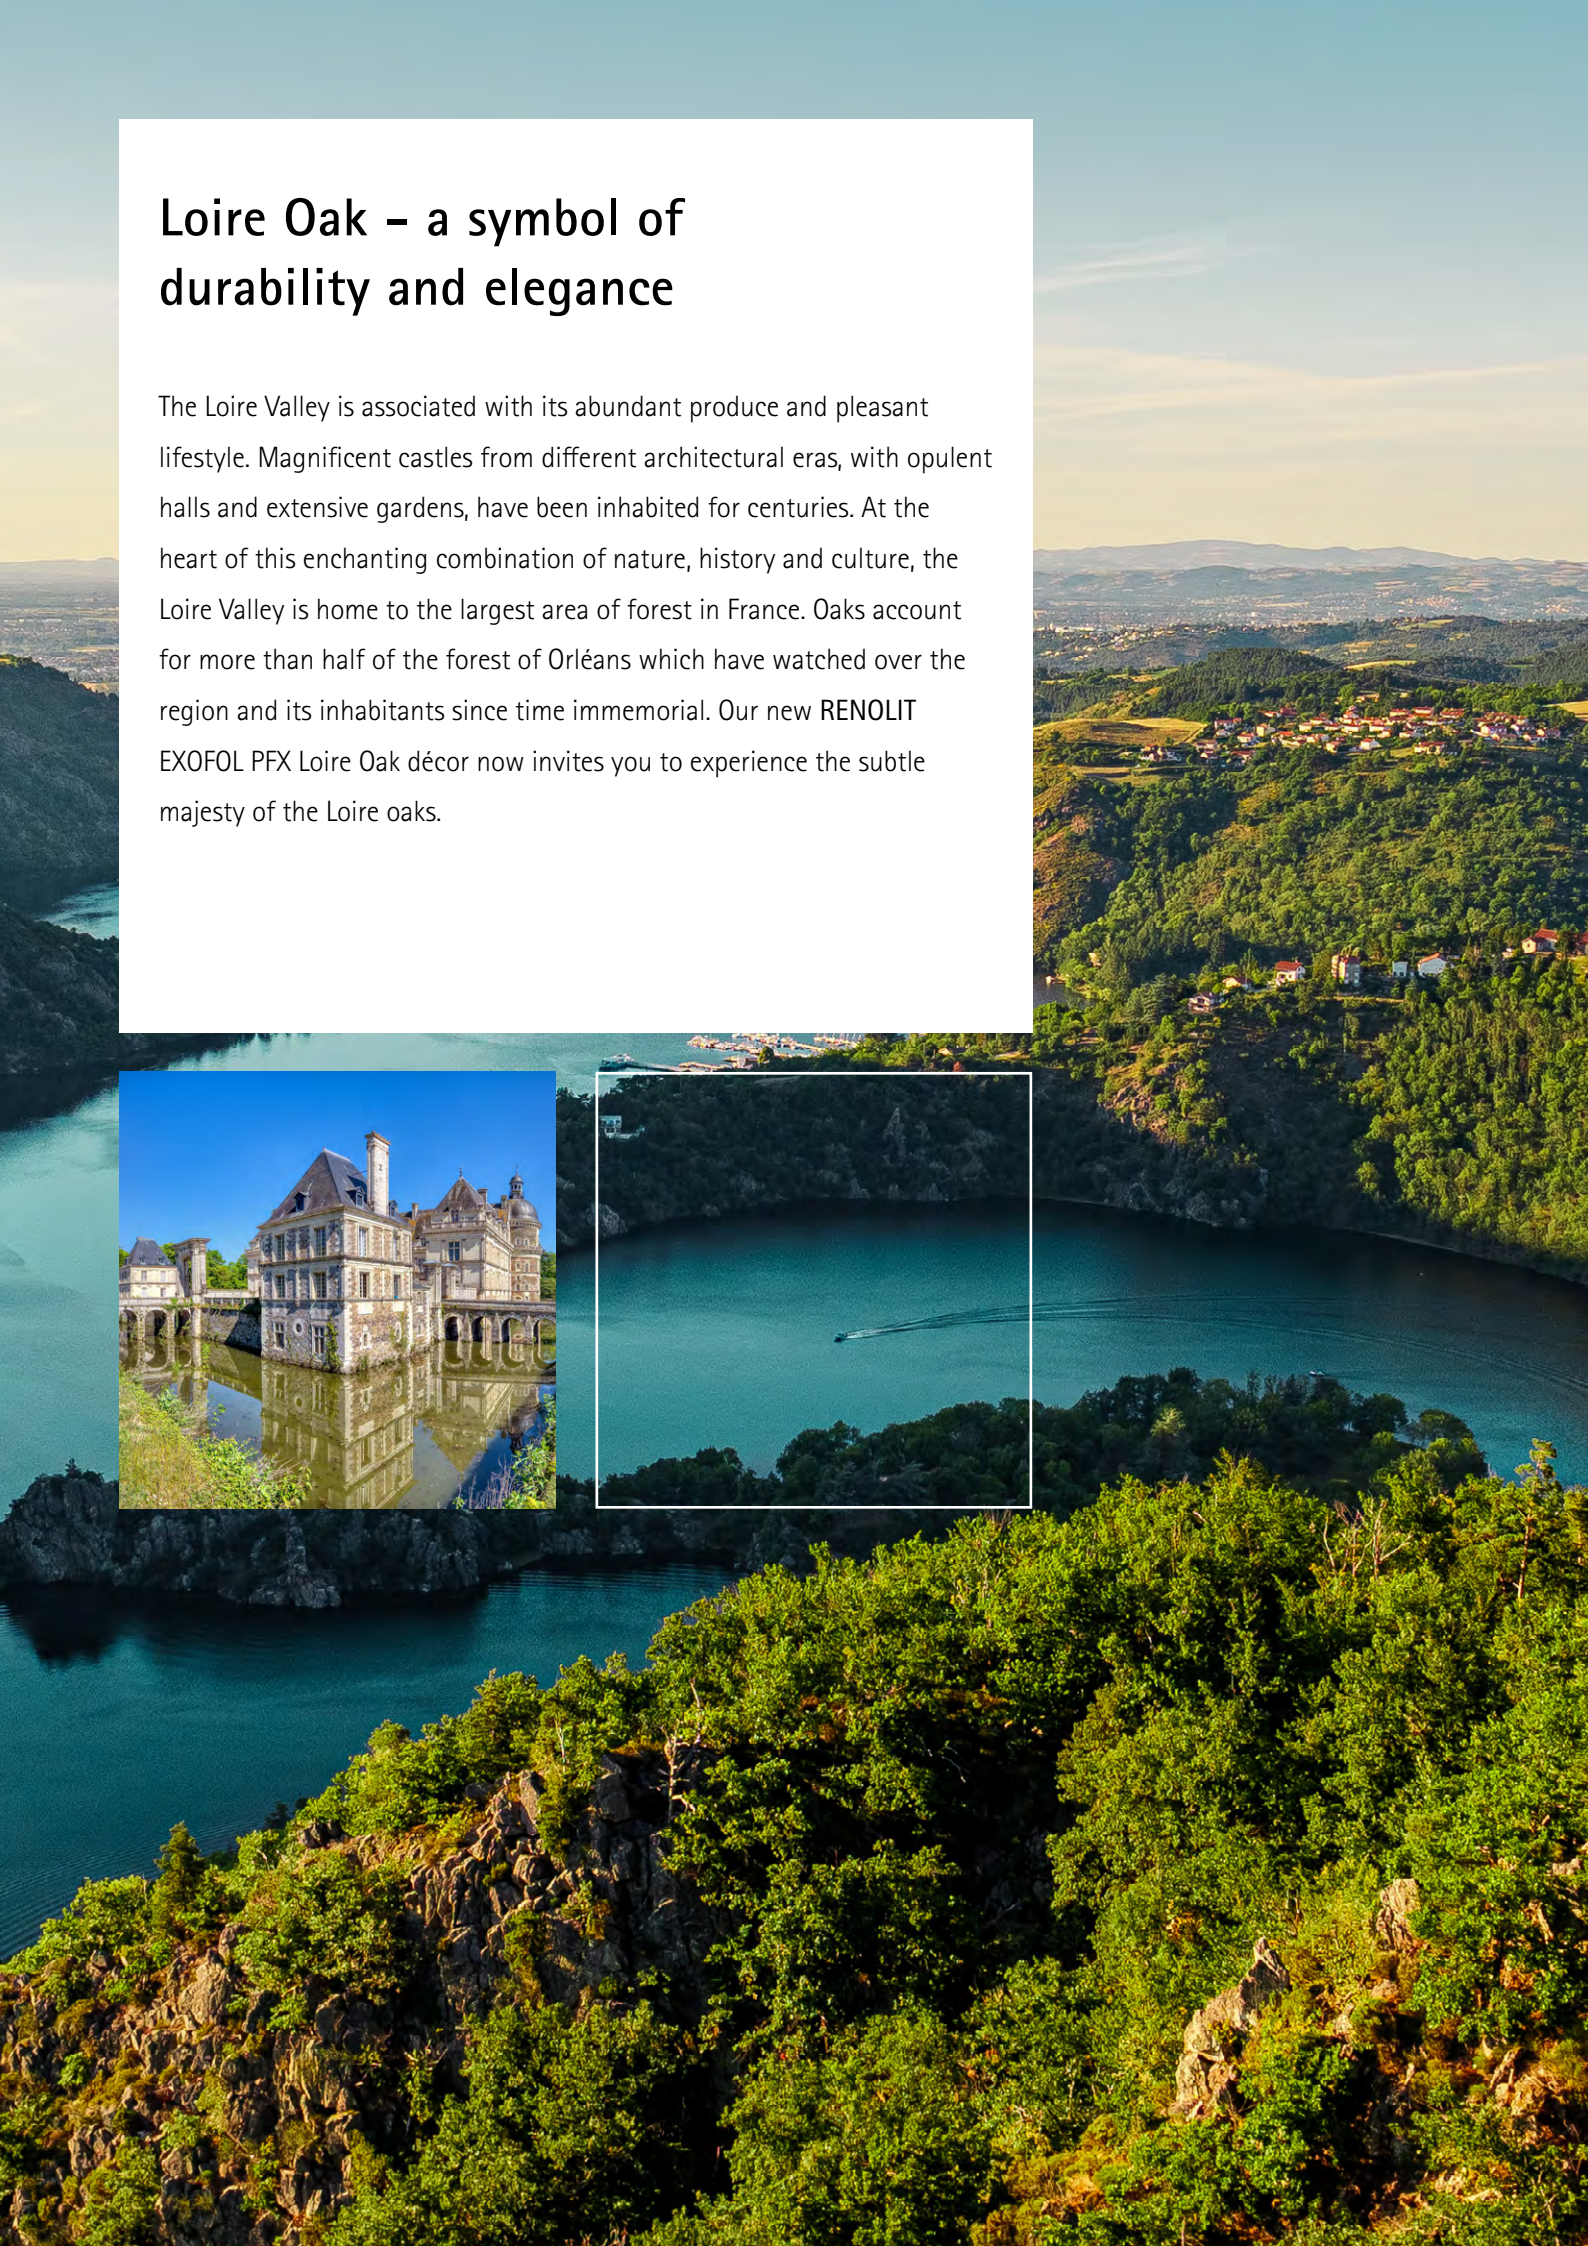

# Loire Oak – a symbol of durability and elegance

The Loire Valley is associated with its abundant produce and pleasant lifestyle. Magnificent castles from different architectural eras, with opulent halls and extensive gardens, have been inhabited for centuries. At the heart of this enchanting combination of nature, history and culture, the Loire Valley is home to the largest area of forest in France. Oaks account for more than half of the forest of Orléans which have watched over the region and its inhabitants since time immemorial. Our new RENOLIT EXOFOL PFX Loire Oak décor now invites you to experience the subtle majesty of the Loire oaks.